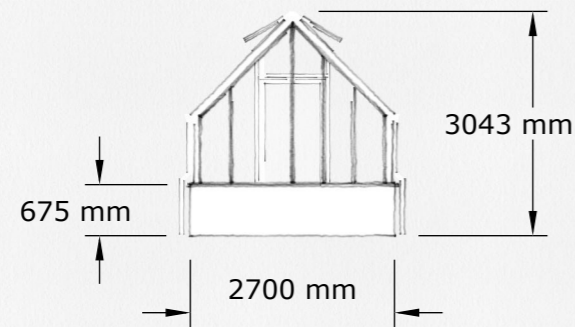

Dimensions (approx.):

Floor Area 15 m2

Sales Drawing

THE ROSE COLLECTION

CLIENT	DRAWN	CHECKED
-	PSB	BM

COLLECTION
The Rose Greenhouse Collection

DATE	REV DATE
March 22	March 22

The Rose Greenhouse Collection
Standard Gallica

FORMAT	SCALE	DRAWING NUMBER
A3	1:100	01
A4	1:50	

Glasshouse

The Rose Greenhouse Collection

Standard Gallica

SCALE 1:100, A3

Front Elevation

Rear Elevation

Left Elevation

Right Elevation

Specification:

The Rose Greenhouse Collection Structure

Material	Aluminium
Powder Coated	STD Colour
Toughened Safety Glass	4mm
Mechanical Auto Roof Vents	3
Manual Face Vents (Friction)	3
Doors: 1 x Single Door	2000mm

Dimensions (approx.):

Floor Area	15 m2
------------	-------

Sales Drawing

THE ROSE COLLECTION

CLIENT	DRAWN	CHECKED
-	PSB	BM

COLLECTION
The Rose Greenhouse Collection

DATE	REV DATE
March 22	March 22

The Rose Greenhouse Collection
Standard Gallica