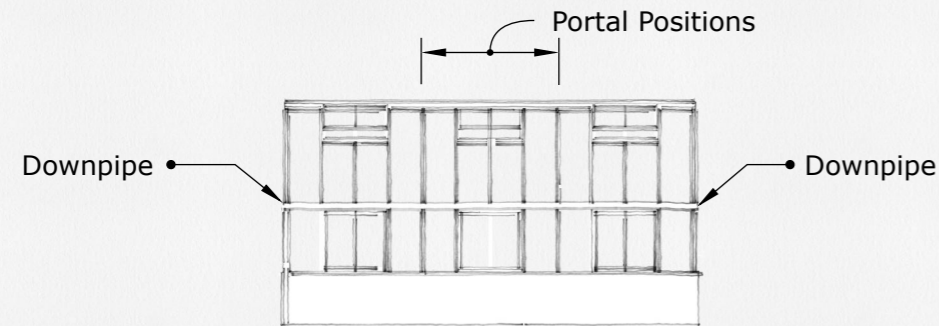

Glasshouse

The Rose Greenhouse Collection

Standard Gallica

Front Right Corner 3D View

Specification:

The Rose Greenhouse Collection Structure

Material Aluminium
Powder Coated STD Colour
Toughened Safety Glass 4mm
Mechanical Auto Roof Vents 3
Manual Face Vents (Friction) 3
Doors: 1 x Single Door 2000mm

FORMAT	SCALE	DRAWING NUMBER
A3	1:100	01
A4	1:50	

Glasshouse

The Rose Greenhouse Collection

Standard Gallica

SCALE 1:100, A3

Front Elevation

Rear Elevation

Left Elevation

Right Elevation

Specification:

The Rose Greenhouse Collection Structure

Material	Aluminium
Powder Coated	STD Colour
Toughened Safety Glass	4mm
Mechanical Auto Roof Vents	3
Manual Face Vents (Friction)	3
Doors: 1 x Single Door	2000mm