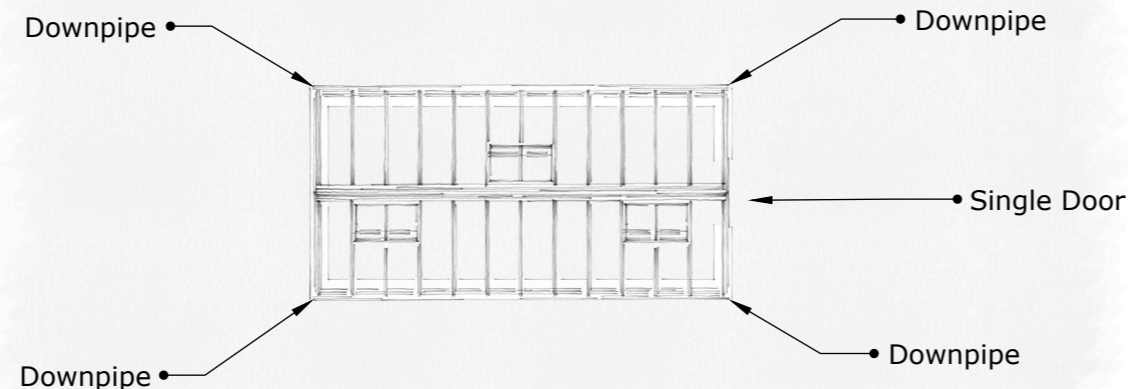

Glasshouse

The Rose Greenhouse Collection

Standard Gallica

Front Right Corner 3D View

Specification:

The Rose Greenhouse Collection Structure

Material Aluminium
Powder Coated STD Colour
Toughened Safety Glass 4mm
Mechanical Auto Roof Vents 3
Manual Face Vents (Friction) 3
Doors: 1 x Single Door 2000mm

FORMAT	SCALE	DRAWING NUMBER
A3	1:100	01
A4	1:50	

Glasshouse

The Rose Greenhouse Collection

Standard Gallica

SCALE 1:100, A3

Front Elevation

Rear Elevation

Left Elevation

Right Elevation

Specification:

The Rose Greenhouse Collection Structure

Material	Aluminium
Powder Coated	STD Colour
Toughened Safety Glass	4mm
Mechanical Auto Roof Vents	3
Manual Face Vents (Friction)	3
Doors: 1 x Single Door	2000mm