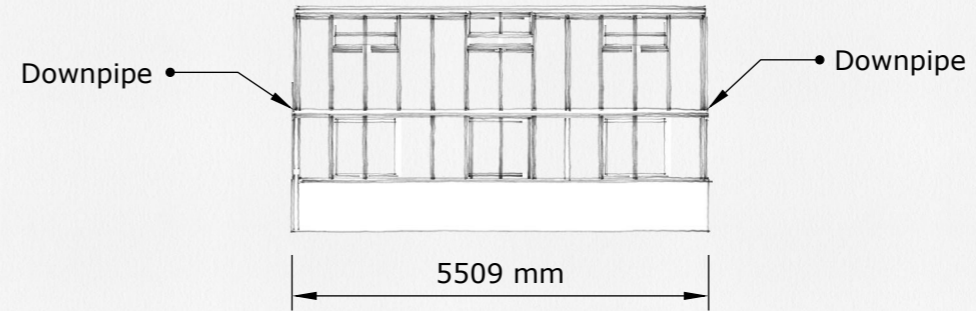

Glasshouse

The Rose Greenhouse Collection

Standard Gallica

Front Right Corner 3D View

Specification:

The Rose Greenhouse Collection Structure

Material Aluminium
Powder Coated STD Colour
Toughened Safety Glass 4mm
Mechanical Auto Roof Vents 3
Manual Face Vents (Friction) 3
Doors: 1 x Single Door 2000mm

FORMAT	SCALE	DRAWING NUMBER
A3	1:100	01
A4	1:50	

Glasshouse

The Rose Greenhouse Collection

Standard Gallica

SCALE 1:100, A3

Front Elevation

Rear Elevation

Left Elevation

Right Elevation

Specification:

The Rose Greenhouse Collection Structure

Material	Aluminium
Powder Coated	STD Colour
Toughened Safety Glass	4mm
Mechanical Auto Roof Vents	3
Manual Face Vents (Friction)	3
Doors: 1 x Single Door	2000mm