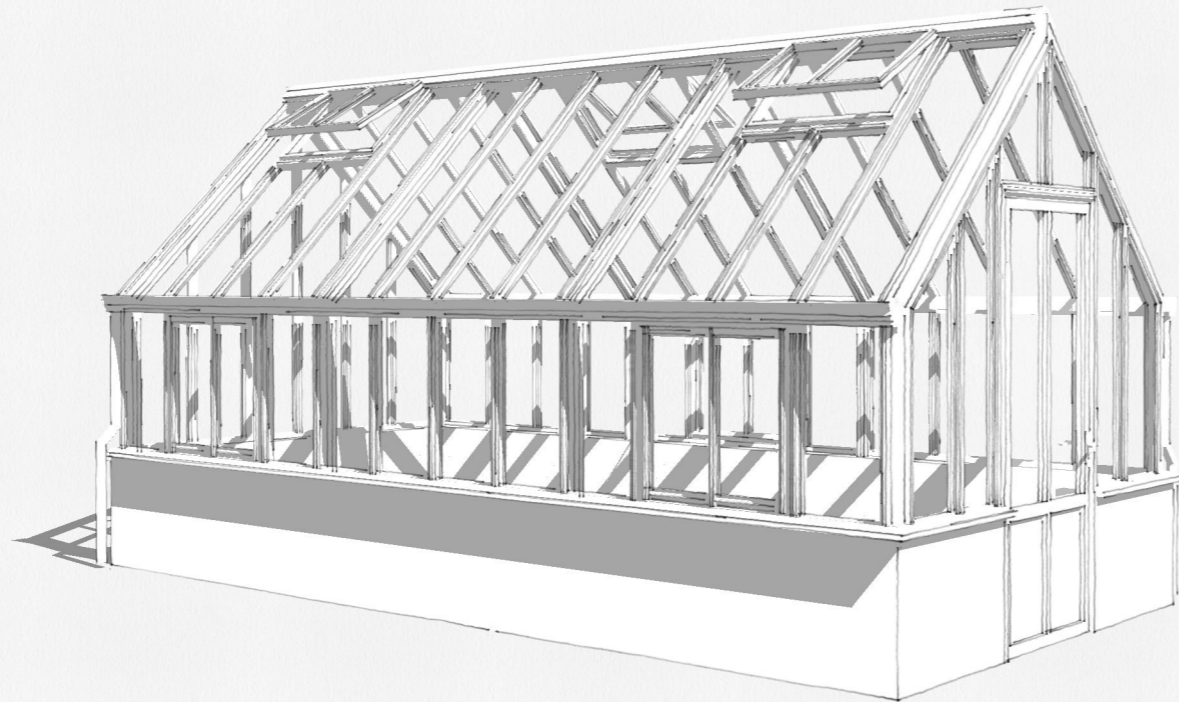

Glasshouse

The Rose Greenhouse Collection

Standard Gallica

Front Right Corner 3D View

Specification:

The Rose Greenhouse Collection Structure

Material Aluminium
Powder Coated STD Colour
Toughened Safety Glass 4mm
Mechanical Auto Roof Vents 3
Manual Face Vents (Friction) 3
Doors: 1 x Single Door 2000mm

Dimensions (approx.):

Floor Area 15 m2

Sales Drawing

THE ROSE COLLECTION

CLIENT	DRAWN	CHECKED
-	PSB	BM

COLLECTION
The Rose Greenhouse Collection

DATE	REV DATE
March 22	March 22

The Rose Greenhouse Collection
Standard Gallica

FORMAT	SCALE	DRAWING NUMBER
A3	1:100	01
A4	1:50	

Glasshouse

The Rose Greenhouse Collection

Standard Gallica

SCALE 1:100, A3

Front Elevation

Rear Elevation

Left Elevation

Right Elevation

Specification:

The Rose Greenhouse Collection Structure

Material	Aluminium
Powder Coated	STD Colour
Toughened Safety Glass	4mm
Mechanical Auto Roof Vents	3
Manual Face Vents (Friction)	3
Doors: 1 x Single Door	2000mm