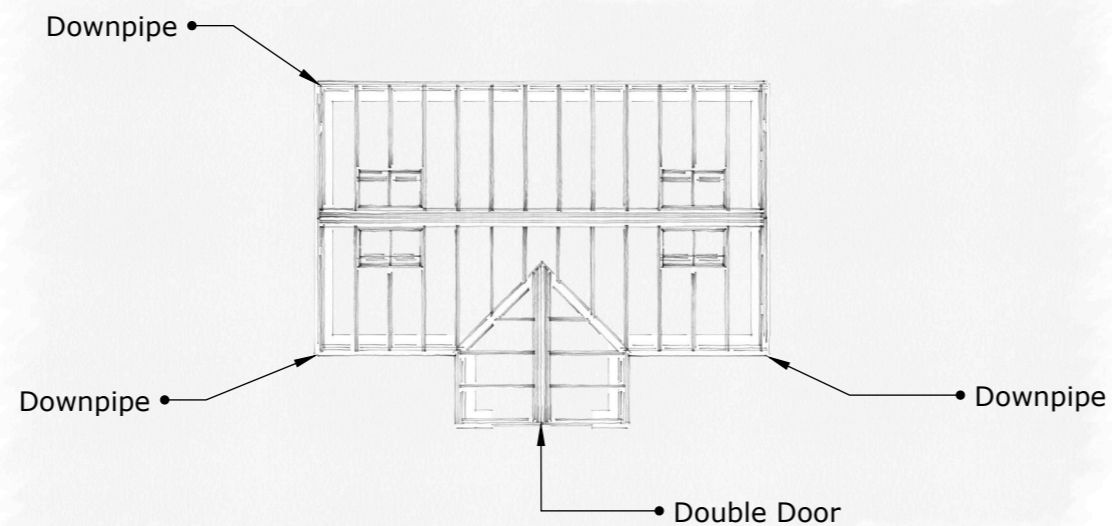

Glasshouse

The Rose Greenhouse Collection

Standard Floribunda

Front Right Corner 3D View

**Specification:**

The Rose Greenhouse Collection Structure

Material	Aluminium
Powder Coated	STD Colour
Toughened Safety Glass	4mm
Mechanical Auto Roof Vents	4
Manual Face Vents (Friction)	4
Doors: 1 x Double Door	2000mm

FORMAT	SCALE	DRAWING NUMBER
A3 A4	1:100 1:50	01

Glasshouse

The Rose Greenhouse Collection

Standard Floribunda

SCALE 1:100, A3

Front Elevation

Rear Elevation

Left Elevation

Right Elevation

Specification:

The Rose Greenhouse Collection Structure

Material	Aluminium
Powder Coated	STD Colour
Toughened Safety Glass	4mm
Mechanical Auto Roof Vents	4
Manual Face Vents (Friction)	4
Doors: 1 x Double Door	2000mm