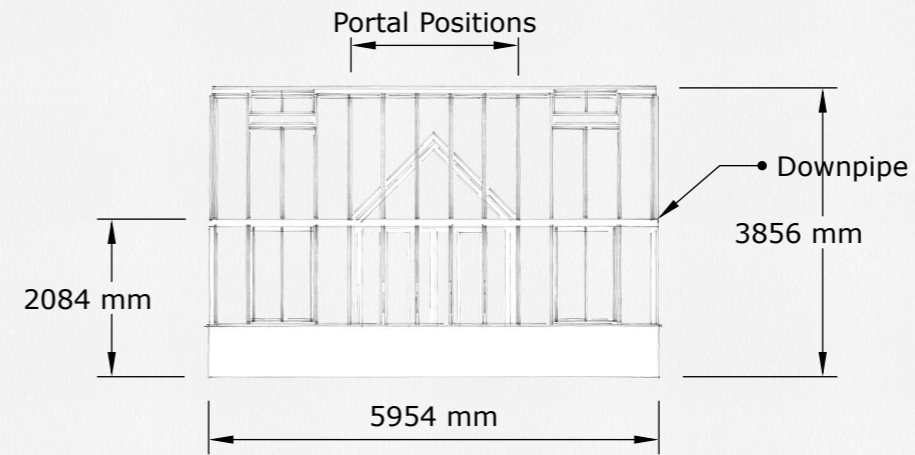

Dimensions (approx.):

Floor Area	22.3 m2
------------	---------

Sales Drawing

THE ROSE COLLECTION

CLIENT	DRAWN	CHECKED
-	PSB	BM

COLLECTION  
The Rose Greenhouse Collection

DATE	REV DATE
March 22	March 22

The Rose Greenhouse Collection  
Standard Floribunda

FORMAT	SCALE	DRAWING NUMBER
A3 A4	1:100 1:50	01

Glasshouse

The Rose Greenhouse Collection

Standard Floribunda

SCALE 1:100, A3

Front Elevation

Rear Elevation

Left Elevation

Right Elevation

Specification:

The Rose Greenhouse Collection Structure

Material	Aluminium
Powder Coated	STD Colour
Toughened Safety Glass	4mm
Mechanical Auto Roof Vents	4
Manual Face Vents (Friction)	4
Doors: 1 x Double Door	2000mm