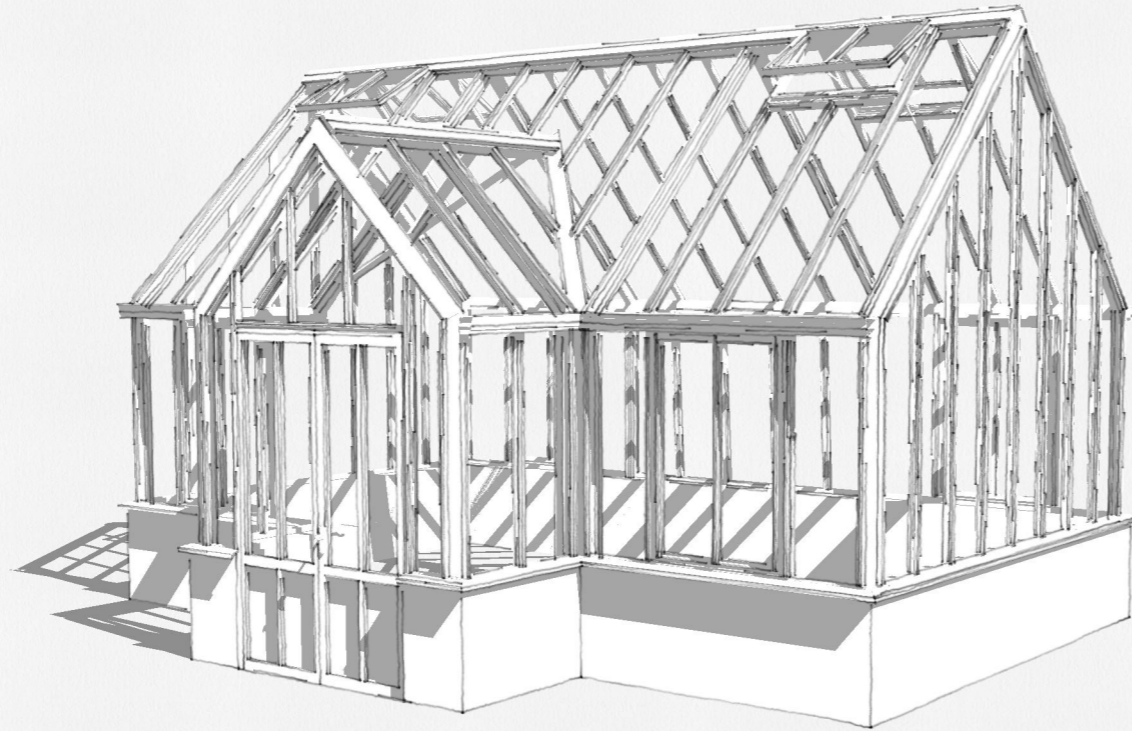

Glasshouse

The Rose Greenhouse Collection

Standard Floribunda

Front Right Corner 3D View

**Specification:**

The Rose Greenhouse Collection Structure

Material	Aluminium
Powder Coated	STD Colour
Toughened Safety Glass	4mm
Mechanical Auto Roof Vents	4
Manual Face Vents (Friction)	4
Doors: 1 x Double Door	2000mm

Dimensions (approx.):

Floor Area	22.3 m2
------------	---------

Sales Drawing

THE ROSE COLLECTION

CLIENT	DRAWN	CHECKED
-	PSB	BM

COLLECTION  
The Rose Greenhouse Collection

DATE	REV DATE
March 22	March 22

The Rose Greenhouse Collection  
Standard Floribunda

FORMAT	SCALE	DRAWING NUMBER
A3 A4	1:100 1:50	01

Glasshouse

The Rose Greenhouse Collection

Standard Floribunda

SCALE 1:100, A3

Front Elevation

Rear Elevation

Left Elevation

Right Elevation

Specification:

The Rose Greenhouse Collection Structure

Material	Aluminium
Powder Coated	STD Colour
Toughened Safety Glass	4mm
Mechanical Auto Roof Vents	4
Manual Face Vents (Friction)	4
Doors: 1 x Double Door	2000mm