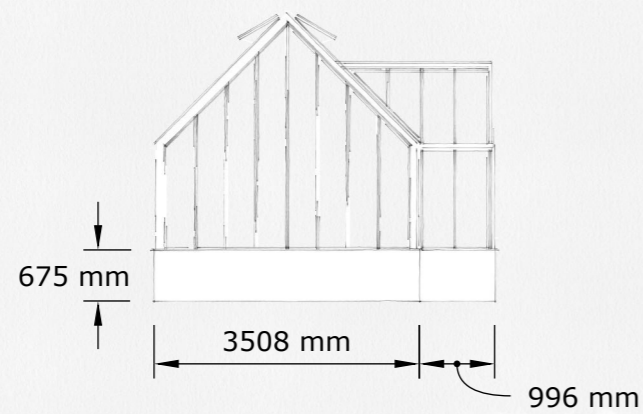

Dimensions (approx.):

Floor Area	22.3 m2
------------	---------

Sales Drawing

THE ROSE COLLECTION

CLIENT	DRAWN	CHECKED
-	PSB	BM

COLLECTION  
The Rose Greenhouse Collection

DATE	REV DATE
March 22	March 22

The Rose Greenhouse Collection  
Standard Floribunda

FORMAT	SCALE	DRAWING NUMBER
A3 A4	1:100 1:50	01

Glasshouse

The Rose Greenhouse Collection

Standard Floribunda

SCALE 1:100, A3

Front Elevation

Rear Elevation

Left Elevation

Right Elevation

Specification:

The Rose Greenhouse Collection Structure

Material	Aluminium
Powder Coated	STD Colour
Toughened Safety Glass	4mm
Mechanical Auto Roof Vents	4
Manual Face Vents (Friction)	4
Doors: 1 x Double Door	2000mm

FORMAT	SCALE	DRAWING NUMBER
A3 A4	1:100 1:50	01