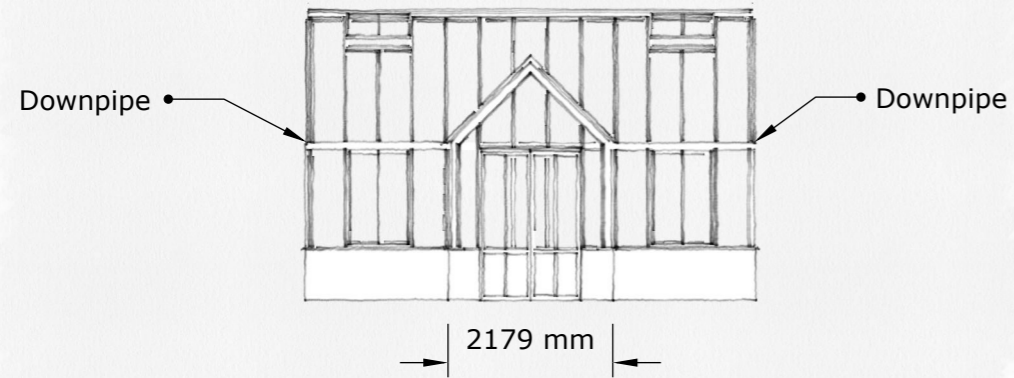

Glasshouse

The Rose Greenhouse Collection

Standard Floribunda

Front Right Corner 3D View

**Specification:**

The Rose Greenhouse Collection Structure

Material	Aluminium
Powder Coated	STD Colour
Toughened Safety Glass	4mm
Mechanical Auto Roof Vents	4
Manual Face Vents (Friction)	4
Doors: 1 x Double Door	2000mm

FORMAT	SCALE	DRAWING NUMBER
A3 A4	1:100 1:50	01

Glasshouse

The Rose Greenhouse Collection

Standard Floribunda

SCALE 1:100, A3

Front Elevation

Rear Elevation

Left Elevation

Right Elevation

Specification:

The Rose Greenhouse Collection Structure

Material	Aluminium
Powder Coated	STD Colour
Toughened Safety Glass	4mm
Mechanical Auto Roof Vents	4
Manual Face Vents (Friction)	4
Doors: 1 x Double Door	2000mm