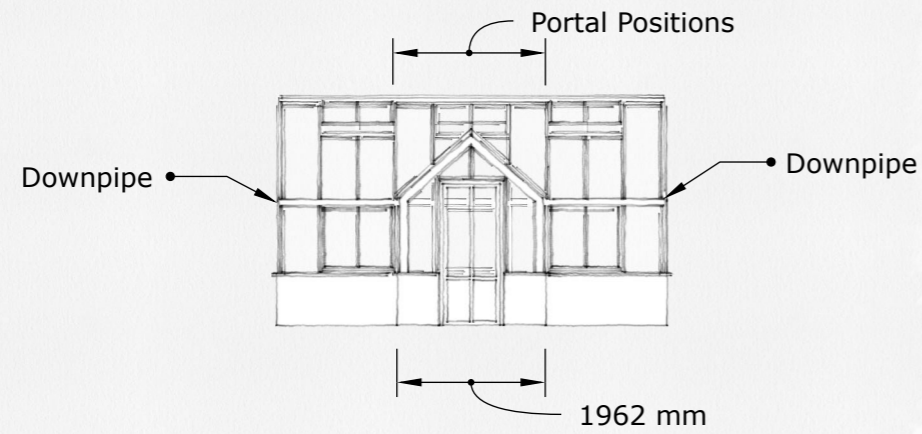

Glasshouse

The Rose Greenhouse Collection

Standard Centifolia

Front Right Corner 3D View

Specification:

The Rose Greenhouse Collection Structure

Material Aluminium
Powder Coated STD Colour
Toughened Safety Glass 4mm
Mechanical Auto Roof Vents 3
Manual Face Vents (Friction) 3
Doors: 1 x Single Door 2000mm

FORMAT	SCALE	DRAWING NUMBER
A3	1:100	01
A4	1:50	

Glasshouse

The Rose Greenhouse Collection

Standard Centifolia

SCALE 1:100, A3

Specification:

The Rose Greenhouse Collection Structure

Material	Aluminium
Powder Coated	STD Colour
Toughened Safety Glass	4mm
Mechanical Auto Roof Vents	3
Manual Face Vents (Friction)	3
Doors: 1 x Single Door 2000mm	

Dimensions (approx.):

Floor Area	15 m2
------------	-------

Front Elevation

Rear Elevation

Left Elevation

Right Elevation

Sales Drawing

THE ROSE COLLECTION