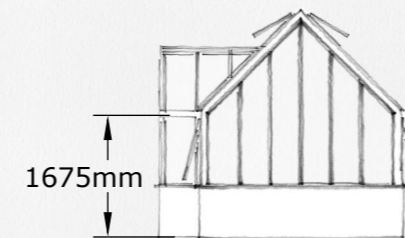

Glasshouse

The Rose Greenhouse Collection

Standard Centifolia

Front Right Corner 3D View

Specification:

The Rose Greenhouse Collection Structure

Material Aluminium
Powder Coated STD Colour
Toughened Safety Glass 4mm
Mechanical Auto Roof Vents 3
Manual Face Vents (Friction) 3
Doors: 1 x Single Door 2000mm

FORMAT	SCALE	DRAWING NUMBER
A3	1:100	01
A4	1:50	

Glasshouse

The Rose Greenhouse Collection

Standard Centifolia

SCALE 1:100, A3

Specification:

The Rose Greenhouse Collection Structure

Material	Aluminium
Powder Coated	STD Colour
Toughened Safety Glass	4mm
Mechanical Auto Roof Vents	3
Manual Face Vents (Friction)	3
Doors: 1 x Single Door 2000mm	

Dimensions (approx.):

Floor Area	15 m2
------------	-------

Front Elevation

Rear Elevation

Left Elevation

Right Elevation

Sales Drawing

THE ROSE COLLECTION

CLIENT	DRAWN	CHECKED
-	PSB	BM

COLLECTION
The Rose Greenhouse Collection

DATE	REV DATE
March 22	March 22

The Rose Greenhouse Collection
Standard Centifolia

FORMAT	SCALE	DRAWING NUMBER
A3 A4	1:100 1:50	01