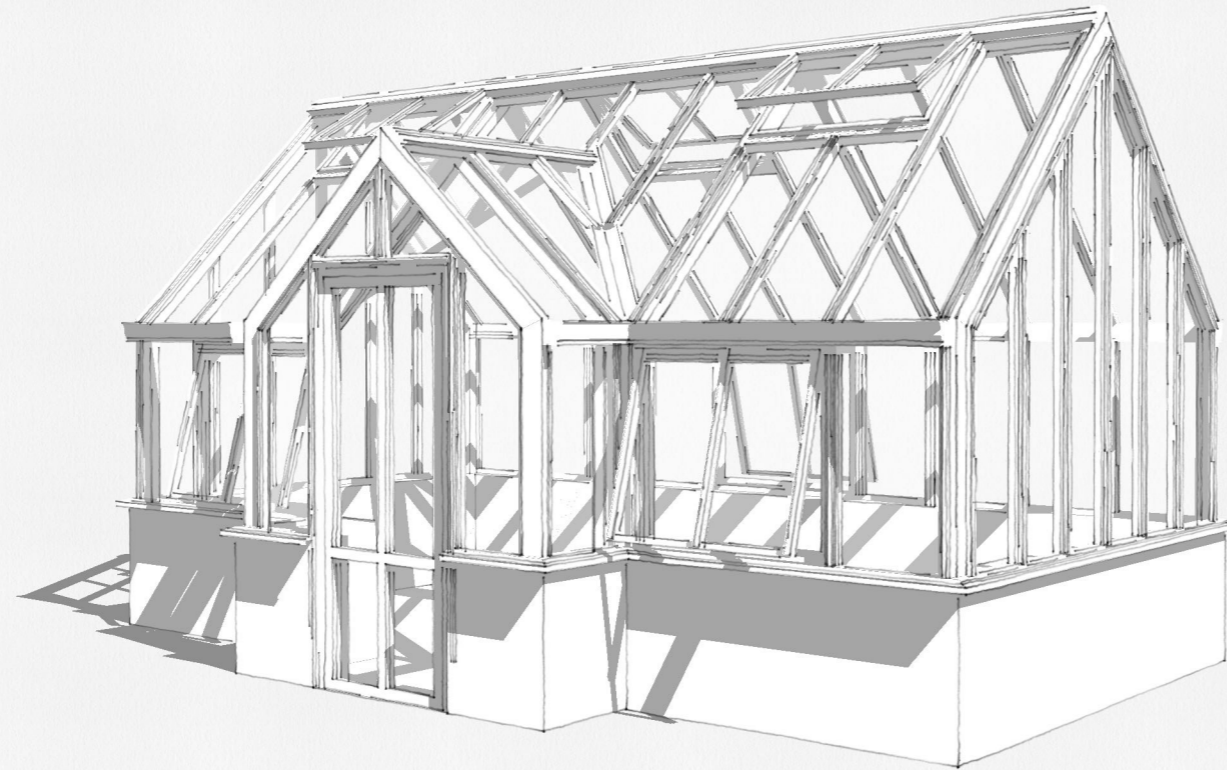

Glasshouse

The Rose Greenhouse Collection

Standard Centifolia

Front Right Corner 3D View

Specification:

The Rose Greenhouse Collection Structure

Material Aluminium
Powder Coated STD Colour
Toughened Safety Glass 4mm
Mechanical Auto Roof Vents 3
Manual Face Vents (Friction) 3
Doors: 1 x Single Door 2000mm

Dimensions (approx.):

Floor Area 15 m2

Sales Drawing

THE ROSE COLLECTION

CLIENT	DRAWN	CHECKED
-	PSB	BM

COLLECTION
The Rose Greenhouse Collection

DATE	REV DATE
March 22	March 22

The Rose Greenhouse Collection
Standard Centifolia

FORMAT	SCALE	DRAWING NUMBER
A3	1:100	01
A4	1:50	

Glasshouse

The Rose Greenhouse Collection

Standard Centifolia

SCALE 1:100, A3

Specification:

The Rose Greenhouse Collection Structure

Material	Aluminium
Powder Coated	STD Colour
Toughened Safety Glass	4mm
Mechanical Auto Roof Vents	3
Manual Face Vents (Friction)	3
Doors: 1 x Single Door 2000mm	

Dimensions (approx.):

Floor Area	15 m2
------------	-------

Front Elevation

Rear Elevation

Left Elevation

Right Elevation

Sales Drawing

THE ROSE COLLECTION