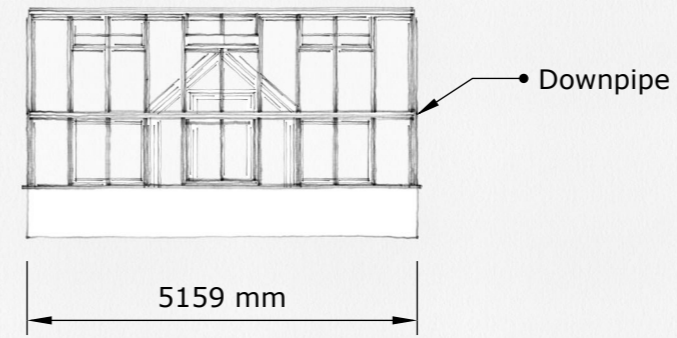

Glasshouse

The Rose Greenhouse Collection

Standard Centifolia

Front Right Corner 3D View

Specification:

The Rose Greenhouse Collection Structure

Material Aluminium
Powder Coated STD Colour
Toughened Safety Glass 4mm
Mechanical Auto Roof Vents 3
Manual Face Vents (Friction) 3
Doors: 1 x Single Door 2000mm

FORMAT	SCALE	DRAWING NUMBER
A3	1:100	01
A4	1:50	

Glasshouse

The Rose Greenhouse Collection

Standard Centifolia

SCALE 1:100, A3

Specification:

The Rose Greenhouse Collection Structure

Material	Aluminium
Powder Coated	STD Colour
Toughened Safety Glass	4mm
Mechanical Auto Roof Vents	3
Manual Face Vents (Friction)	3
Doors: 1 x Single Door 2000mm	

Dimensions (approx.):

Floor Area	15 m2
------------	-------

Front Elevation

Rear Elevation

Left Elevation

Right Elevation

Sales Drawing

THE ROSE COLLECTION