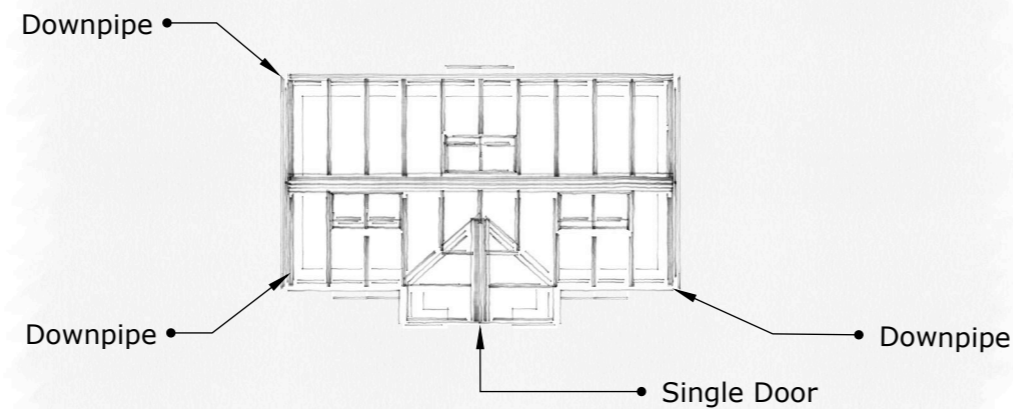

Glasshouse

The Rose Greenhouse Collection

Standard Centifolia

Front Right Corner 3D View

Specification:

The Rose Greenhouse Collection Structure

Material Aluminium
Powder Coated STD Colour
Toughened Safety Glass 4mm
Mechanical Auto Roof Vents 3
Manual Face Vents (Friction) 3
Doors: 1 x Single Door 2000mm

FORMAT	SCALE	DRAWING NUMBER
A3	1:100	01
A4	1:50	

Glasshouse

The Rose Greenhouse Collection

Standard Centifolia

SCALE 1:100, A3

Specification:

The Rose Greenhouse Collection Structure

Material	Aluminium
Powder Coated	STD Colour
Toughened Safety Glass	4mm
Mechanical Auto Roof Vents	3
Manual Face Vents (Friction)	3
Doors: 1 x Single Door 2000mm	

Dimensions (approx.):

Floor Area	15 m2
------------	-------

Front Elevation

Rear Elevation

Left Elevation

Right Elevation

Sales Drawing

THE ROSE COLLECTION