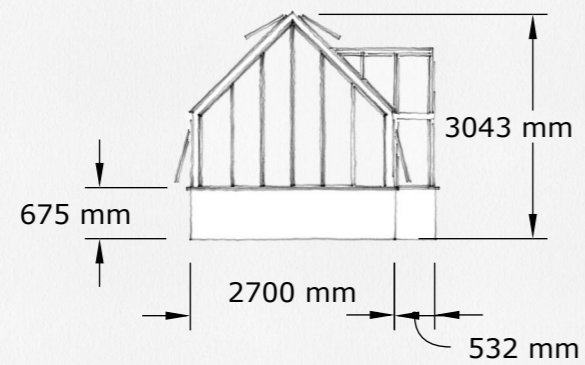

Glasshouse

The Rose Greenhouse Collection

Standard Centifolia

Front Right Corner 3D View

Specification:

The Rose Greenhouse Collection Structure

Material Aluminium
Powder Coated STD Colour
Toughened Safety Glass 4mm
Mechanical Auto Roof Vents 3
Manual Face Vents (Friction) 3
Doors: 1 x Single Door 2000mm

FORMAT	SCALE	DRAWING NUMBER
A3	1:100	01
A4	1:50	

Glasshouse

The Rose Greenhouse Collection

Standard Centifolia

SCALE 1:100, A3

Specification:

The Rose Greenhouse Collection Structure

Material	Aluminium
Powder Coated	STD Colour
Toughened Safety Glass	4mm
Mechanical Auto Roof Vents	3
Manual Face Vents (Friction)	3
Doors: 1 x Single Door 2000mm	

Dimensions (approx.):

Floor Area	15 m2
------------	-------

Front Elevation

Rear Elevation

Left Elevation

Right Elevation

Sales Drawing

THE ROSE COLLECTION

CLIENT	DRAWN	CHECKED
-	PSB	BM

COLLECTION
The Rose Greenhouse Collection

DATE	REV DATE
March 22	March 22

The Rose Greenhouse Collection
Standard Centifolia

FORMAT	SCALE	DRAWING NUMBER
A3 A4	1:100 1:50	01