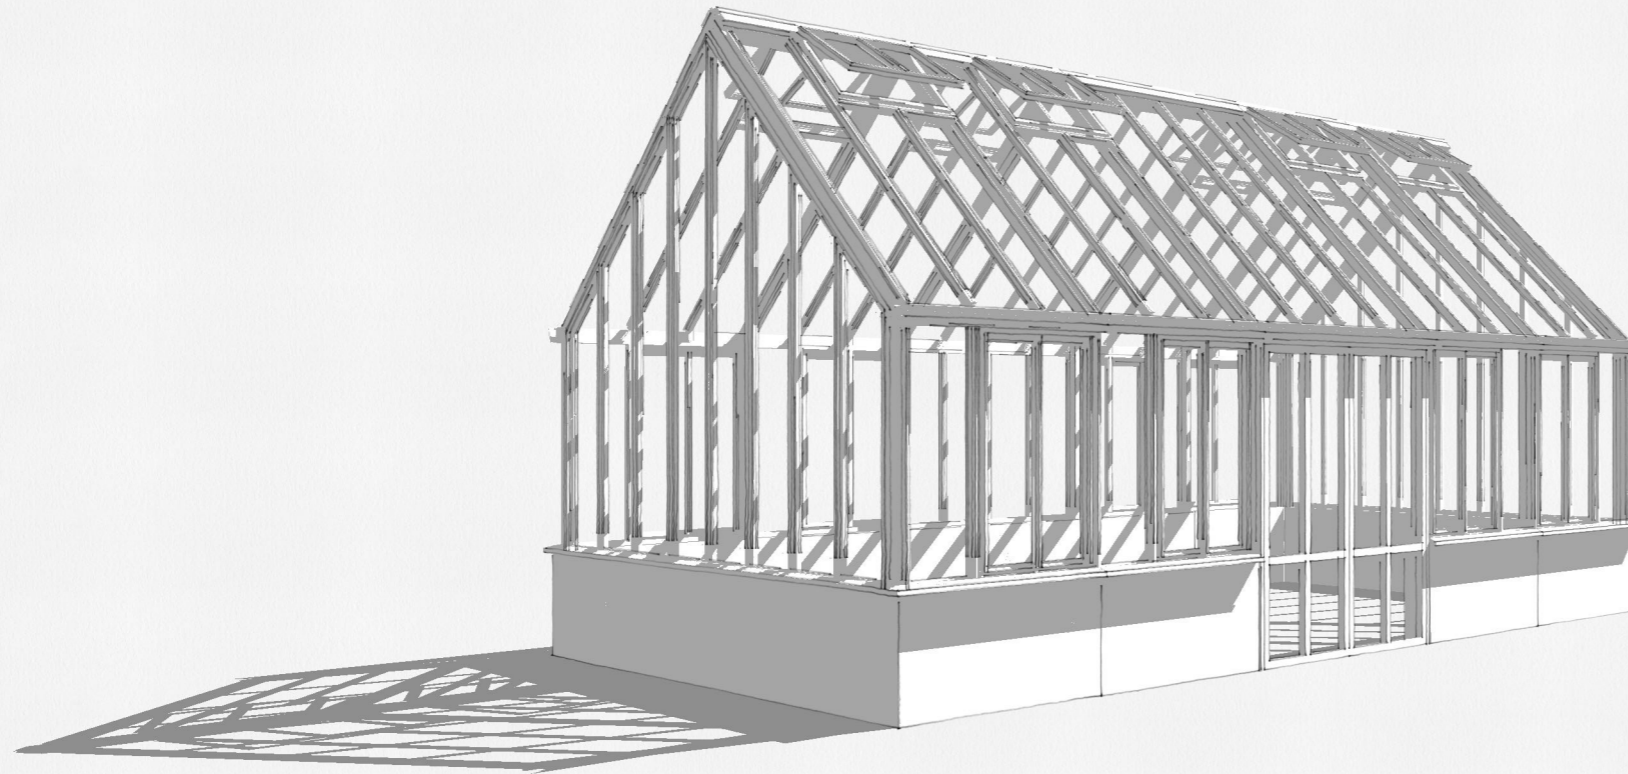

Glasshouse

The Rose Greenhouse Collection

Standard Alba

Front Left Corner 3D View

Specification:

The Rose Greenhouse Collection Structure

Material	Aluminium
Powder Coated	STD Colour
Toughened Safety Glass	4mm
Mechanical Auto Roof Vents	8
Manual Face Vents (Friction)	8
Doors: 1 x Double Door	2000mm

Dimensions (approx.):

Floor Area	25.5 m2
------------	---------

SALES DRAWING

THE ROSE COLLECTION

CLIENT	DRAWN	CHECKED
-	PSB	BM

COLLECTION
The Rose Greenhouse Collection

DATE	REV DATE
March 22	March 22

The Rose Greenhouse Collection
Standard Alba

FORMAT	SCALE	DRAWING NUMBER
A3 A4	1:100 1:50	01

Glasshouse
 The Rose Greenhouse Collection
 Standard Alba

SCALE 1:100, A3

Specification:

The Rose Greenhouse Collection Structure

Material	Aluminium
Powder Coated	STD Colour
Toughened Safety Glass	4mm
Mechanical Auto Roof Vents	8
Manual Face Vents (Friction)	8
Doors: 1 x Double Door	2000mm