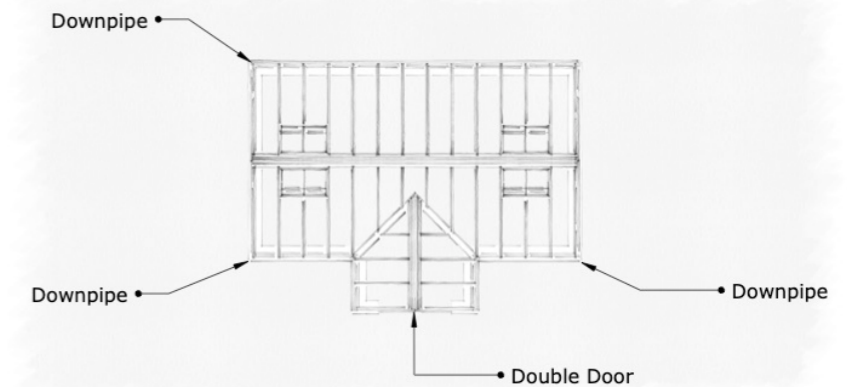

THE ROSE
GREENHOUSE
COLLECTION

FLORIBUNDA

Floribunda

Floribunda with its approximately 20 sqm is one of our best sellers. With its nice inviting porch this has always been an extremely popular size. Our range now of course also has this model, fully upgraded to suit today's needs. Therefore, we have a double swing door as standard and the house is wide enough to entertain family and friends.

The wall height is, as on all our models, 2.1 m so you get a perfect volume.

- 22,8 sqm building area
- 3 face vents
- 4 mm toughened safety glass
- double door in porch
- dwarf wall 675mm
- 3 roofvents

WE MADE THE BEAUTIFUL MORE BEAUTIFUL AND THE STRONG STRONGER

Decorative moldings in both interior walls and roofs make your greenhouse completely free from visible assembly details. If necessary, the roof truss can be reinforced with steel completely hidden in the profile.