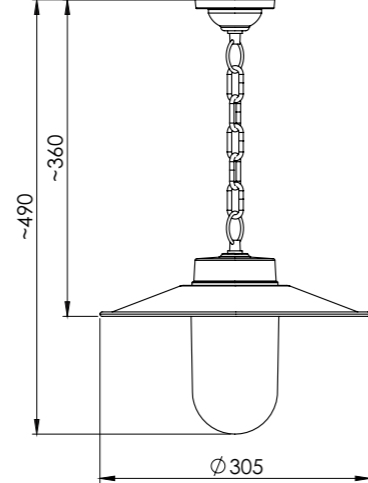

LIGHTING

Our nice stable lamp can be placed on corner posts or above the door. You consult about the placement when you place your order and you have three alternative arms to choose from.

Modell D

Inside there are two hanging lamps to choose from. The lamp is hung on a chain and your order includes a specially adapted mounting plate that is mounted in the roof ridge.

You can get your luminaire in the same RAL color as the greenhouse or in a different one. The screen is also available as an option in brass.

MAKE YOUR GREENHOUSE DREAM COME THRU!

Call us or email and tell us about your plans, one calls can provide you with answers to many questions.

Choose a standard or let us make your greenhouse completely Unique

No matter where in the country you are, you can get help with the whole building.

The assembly is included in the price.

With over 30 years of experience, we help you complete your greenhouse projects with the best conditions.