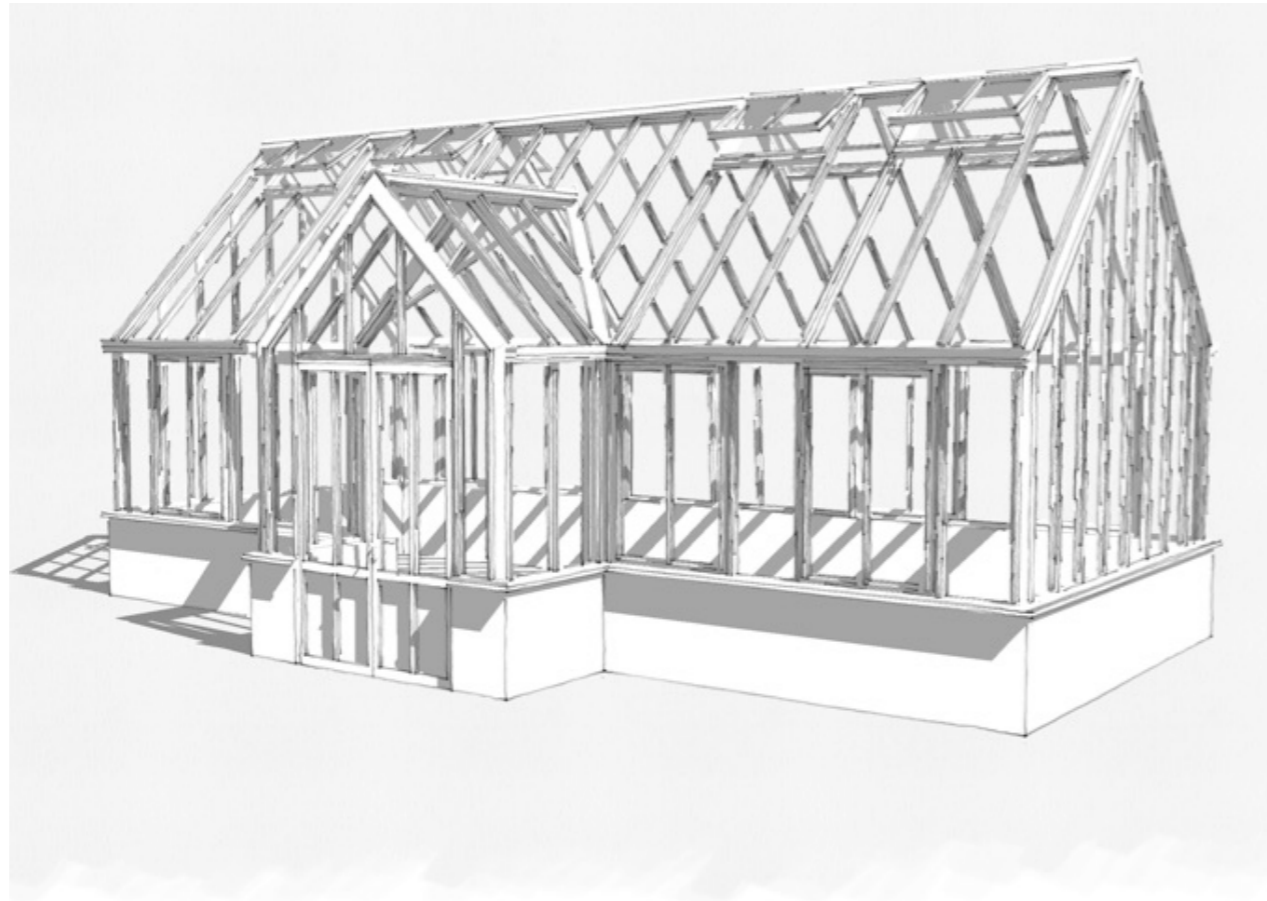

THE ROSE
GREENHOUSE
COLLECTION

FLORIBUNDA

Floribunda

Floribunda with its approximately 20 sqm is one of our best sellers. With its nice inviting porch this has always been an extremely popular size. Our range now of course also has this model, fully upgraded to suit today's needs. Therefore, we have a double swing door as standard and the house is wide enough to entertain family and friends.

The wall height is, as on all our models, 2.1 m so you get a perfect volume.

- 22,8 sqm building area
- 3 face vents
- 4 mm toughened safety glass
- double door in porch
- dwarf wall 675mm
- 3 roofvents

WE MADE THE BEAUTIFUL MORE BEAUTIFUL AND THE STRONG STRONGER

Decorative moldings in both interior walls and roofs make your greenhouse completely free from visible assembly details. If necessary, the roof truss can be reinforced with steel completely hidden in the profile.