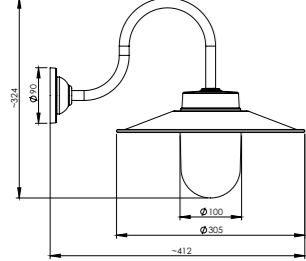

LIGHTING

Modell B

Our nice stable lamp can be placed on corner posts or above the door. You consult about the placement when you place your order and you have three alternative arms to choose from.

Inside there are two hanging lamps to choose from. The lamp is hung on a chain and your order includes a specially adapted mounting plate that is mounted in the roof ridge.

You can get your luminaire in the same RAL color as the greenhouse or in a different one. The screen is also available as an option in brass.

MAKE YOUR GREENHOUSE DREAM COME THRU!

Call us or email and tell us about your plans, one calls can provide you with answers to many questions.

Choose a standard or let us make your greenhouse completely Unique

No matter where in the country you are, you can get help with the whole building.

The assembly is included in the price.

With over 30 years of experience, we help you complete your greenhouse projects with the best conditions.