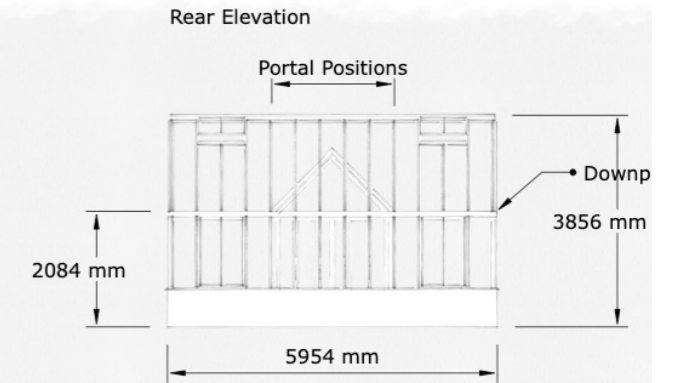

THE ROSE
GREENHOUSE
COLLECTION

FLORIBUNDA

Floribunda

Floribunda with its approximately 20 sqm is one of our best sellers. With its nice inviting porch this has always been an extremely popular size. Our range now of course also has this model, fully upgraded to suit today's needs. Therefore, we have a double swing door as standard and the house is wide enough to entertain family and friends.

The wall height is, as on all our models, 2.1 m so you get a perfect volume.

- 22,8 sqm building area
- 3 face vents
- 4 mm toughened safety glass
- double door in porch
- dwarf wall 675mm
- 3 roofvents

Ridge with decorative finials and optional ridge decoration if desired. Our profile has minimum 2mm thickness and 3mm for all portals and essential parts.

Decorative profile over crown with complete and improved drainage. There are no visible gaskets between glass and profile and no contact between glass and aluminium.