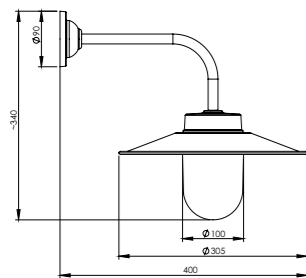

LIGHTING

Modell A

Modell B

Modell C

Our nice stable lamp can be placed on corner posts or above the door. You consult about the placement when you place your order and you have three alternative arms to choose from.