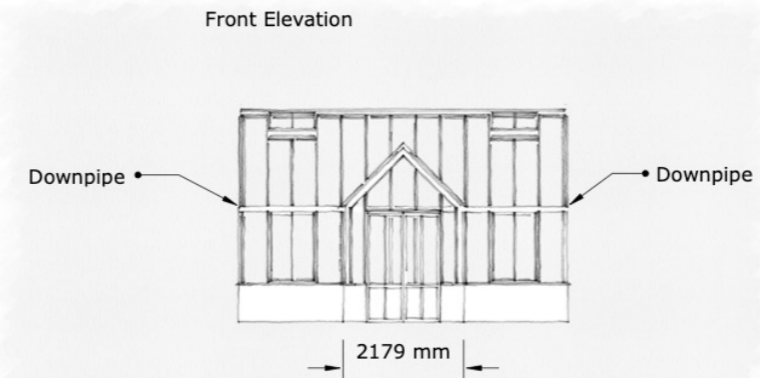

THE ROSE
GREENHOUSE
COLLECTION

FLORIBUNDA

Floribunda

Floribunda with its approximately 20 sqm is one of our best sellers. With its nice inviting porch this has always been an extremely popular size. Our range now of course also has this model, fully upgraded to suit today's needs. Therefore, we have a double swing door as standard and the house is wide enough to entertain family and friends.

The wall height is, as on all our models, 2.1 m so you get a perfect volume.

- 22,8 sqm building area
- 3 face vents
- 4 mm toughened safety glass
- double door in porch
- dwarf wall 675mm
- 3 roofvents