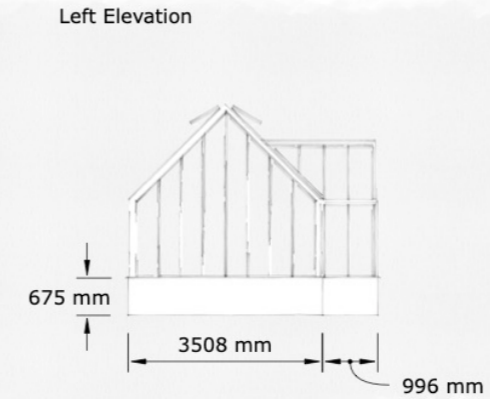

THE ROSE
GREENHOUSE
COLLECTION

FLORIBUNDA

Floribunda

Floribunda with its approximately 20 sqm is one of our best sellers. With its nice inviting porch this has always been an extremely popular size. Our range now of course also has this model, fully upgraded to suit today's needs. Therefore, we have a double swing door as standard and the house is wide enough to entertain family and friends.

The wall height is, as on all our models, 2.1 m so you get a perfect volume.

- 22,8 sqm building area
- 3 face vents
- 4 mm toughened safety glass
- double door in porch
- dwarf wall 675mm
- 3 roofvents